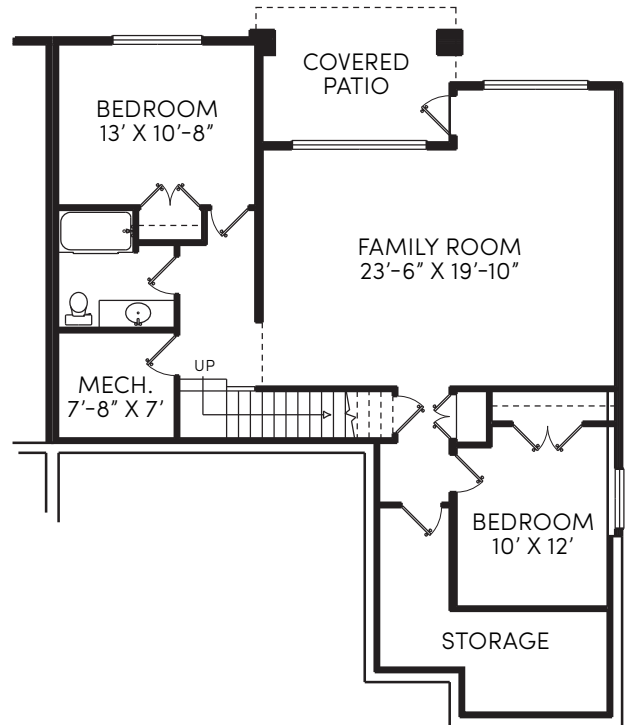

PACIFIC RIDGE ESTATES
GATED COMMUNITY

FLOOR PLAN A

2 BDRM, 2 BATH: FINISHED FLOOR AREA: 1,220 SQ.FT.

MAIN FLOOR PLAN

FINISHED AREA: 1,220 SQ.FT.

PROPOSED LOWER FLOOR PLAN

*FUTURE FINISHED AREA: 1,220 SQ.FT.