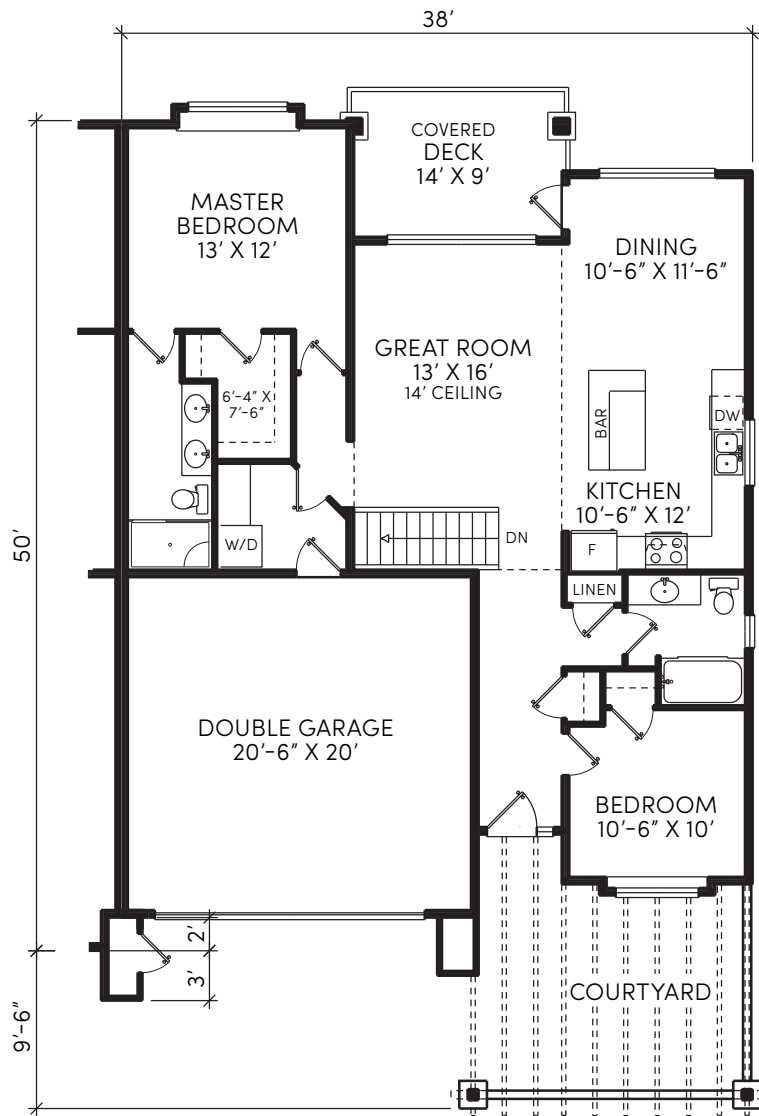

PACIFIC RIDGE ESTATES
GATED COMMUNITY

FLOOR PLAN A

2 BDRM, 2 BATH: FINISHED FLOOR AREA: 1,220 SQ.FT.

MAIN FLOOR PLAN

FINISHED AREA: 1,220 SQ.FT.

PROPOSED LOWER FLOOR PLAN

*FUTURE FINISHED AREA: 1,220 SQ.FT.