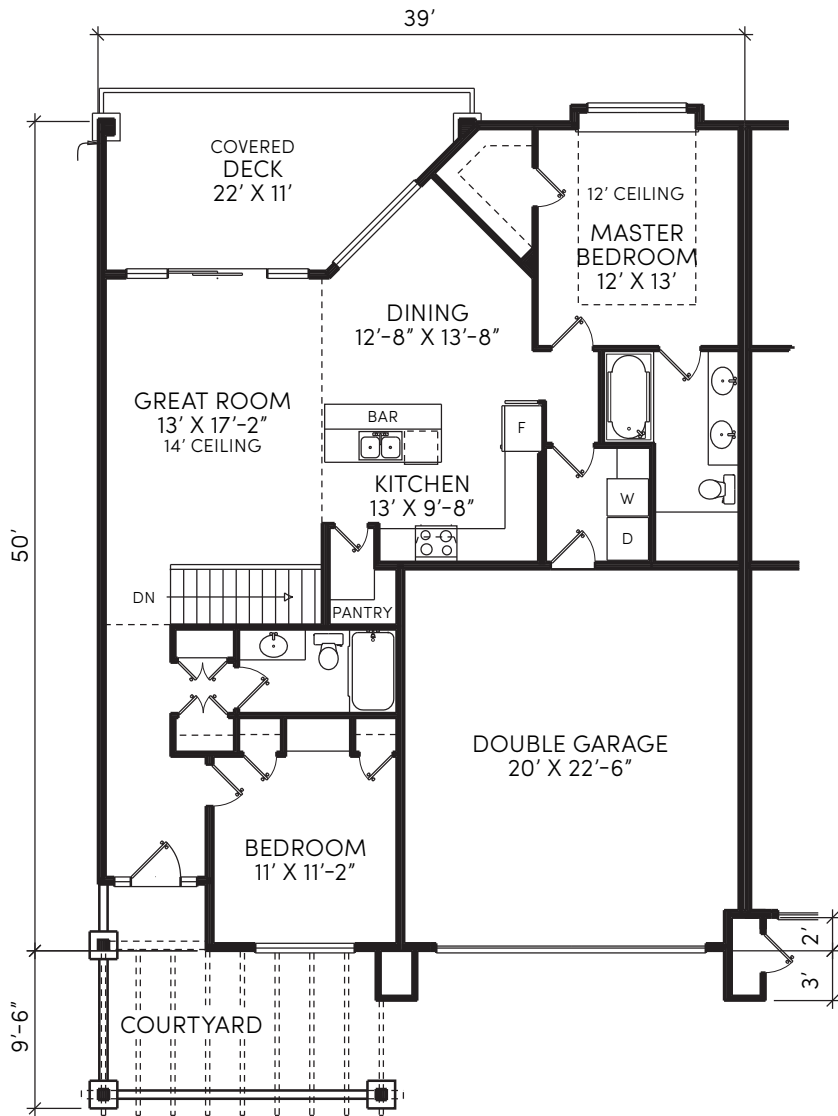

PACIFIC RIDGE ESTATES

GATED COMMUNITY

FLOOR PLAN B

2 BDRM, 2 BATH: FINISHED FLOOR AREA: 1,287 SQ.FT.

MAIN FLOOR PLAN

FINISHED AREA: 1,287 SQ.FT.

PROPOSED LOWER FLOOR PLAN

*FUTURE FINISHED AREA: 1,287 SQ.FT.