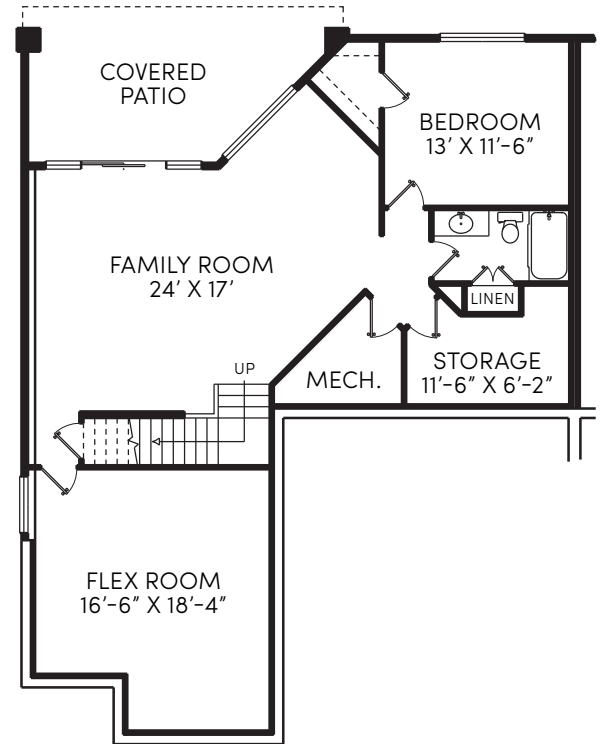

PACIFIC RIDGE ESTATES

GATED COMMUNITY

FLOOR PLAN B

2 BDRM, 2 BATH: FINISHED FLOOR AREA: 1,287 SQ.FT.

MAIN FLOOR PLAN

FINISHED AREA: 1,287 SQ.FT.

PROPOSED LOWER FLOOR PLAN

*FUTURE FINISHED AREA: 1,287 SQ.FT.